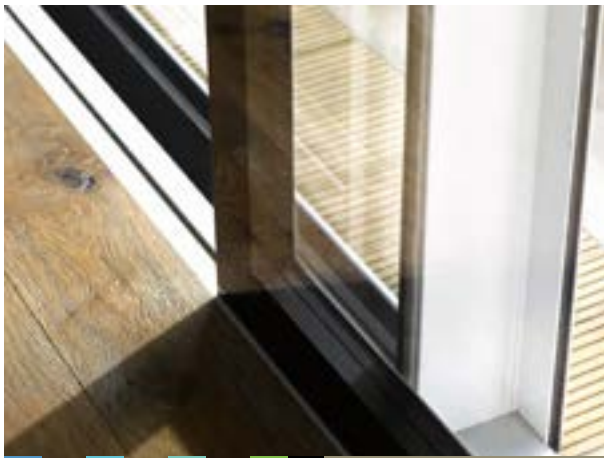

SMOOTH AND STRONG WITH SOFT CLOSE

Thanks to the innovative SOFT CLOSE function, it is a child's play to open and close a large panoramic sliding door. SOFT CLOSE gently slow down the casement just before its final position, and then close it automatically.

It allows to minimize at the same time injury's risk and the strengths acting on materials and buildings.

All the benefits:

- The door can be slid effortlessly
- Slow down and automatically closes the casement smoothly and safely
- Prevents malfunction and injuries, particularly among children
- No sudden slams or damage to the building
- A sophisticated design complied with a hidden mechanism