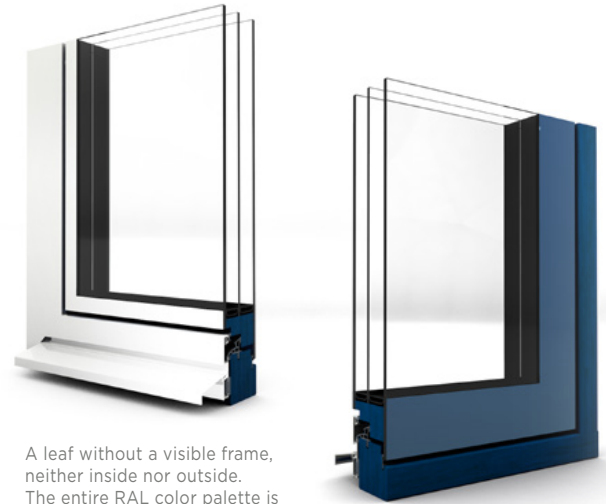

BE ONE WITH
THE FACADE.
BE ONE WITH
NATURE.

CLARA DUO: FLUSH ON THE INSIDE AND OUTSIDE

Clara Duo combines modernity with tradition. Flush on both sides, the slender window with its frameless sash blends harmoniously with the walls and the exterior facade. The timeless look also makes Clara Duo an ideal solution for renovations.

Continuous glass surfaces allow the boundaries between the interior and exterior to merge. Functional components such as the closing mechanism, the seals are hidden behind narrow strips of enamel.

A leaf without a visible frame, neither inside nor outside. The entire RAL color palette is available for enamel borders.

THE FULL RANGE CLARA FENSTER

Clara Fenster is the world's first frameless window with a casement made entirely of glass. It fills rooms with light and offers almost unlimited design freedom.

The possible combinations are endless:

- **Clara Uno:** an interior in masonry, design, contemporary, and an exterior in aluminum, wood, brick ... A classic or minimalist integration, modern and filigree for maximum light gain.
- **Clara Duo:** perfect integration to achieve the desired flatness inside the building or outside on the facade. Perfectly harmonizes with traditional architecture.
- **Clara lift-and-slide doors:** a sliding leaf with a flat surface, an effortless handling. An easily opening and closing thanks to the comfortable SOFT CLOSE function.